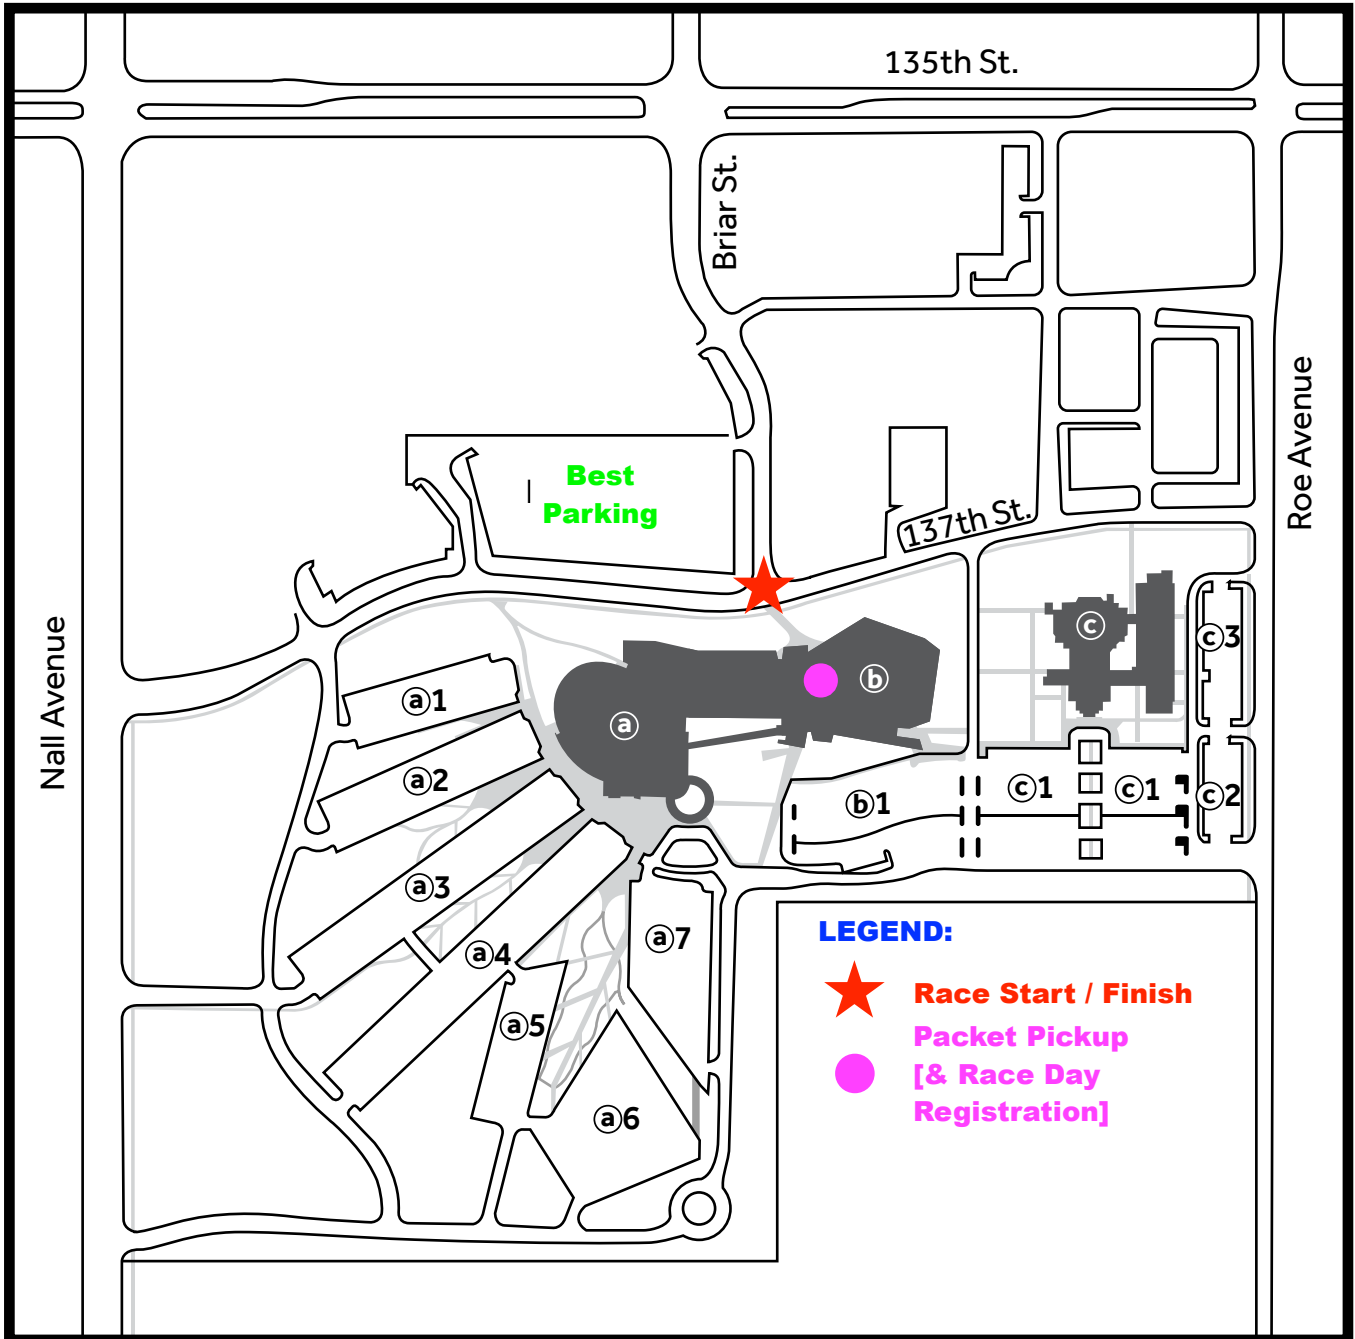

PARKING MAP

THE UNITED METHODIST
CHURCH OF THE RESURRECTION

LEAWOOD CAMPUS

Building B

MAIN LEVEL

Packet Pickup
[& Race Day Registration]

★ Start / Finish Line

North Entrance

The Foundry
B150

Bookstore
R14R

Café
B135

Commons
B151

Kitchen
B185

Bakery
B186

Great Room
B162

Firestone
Chapel

East Entrance

South Entrance