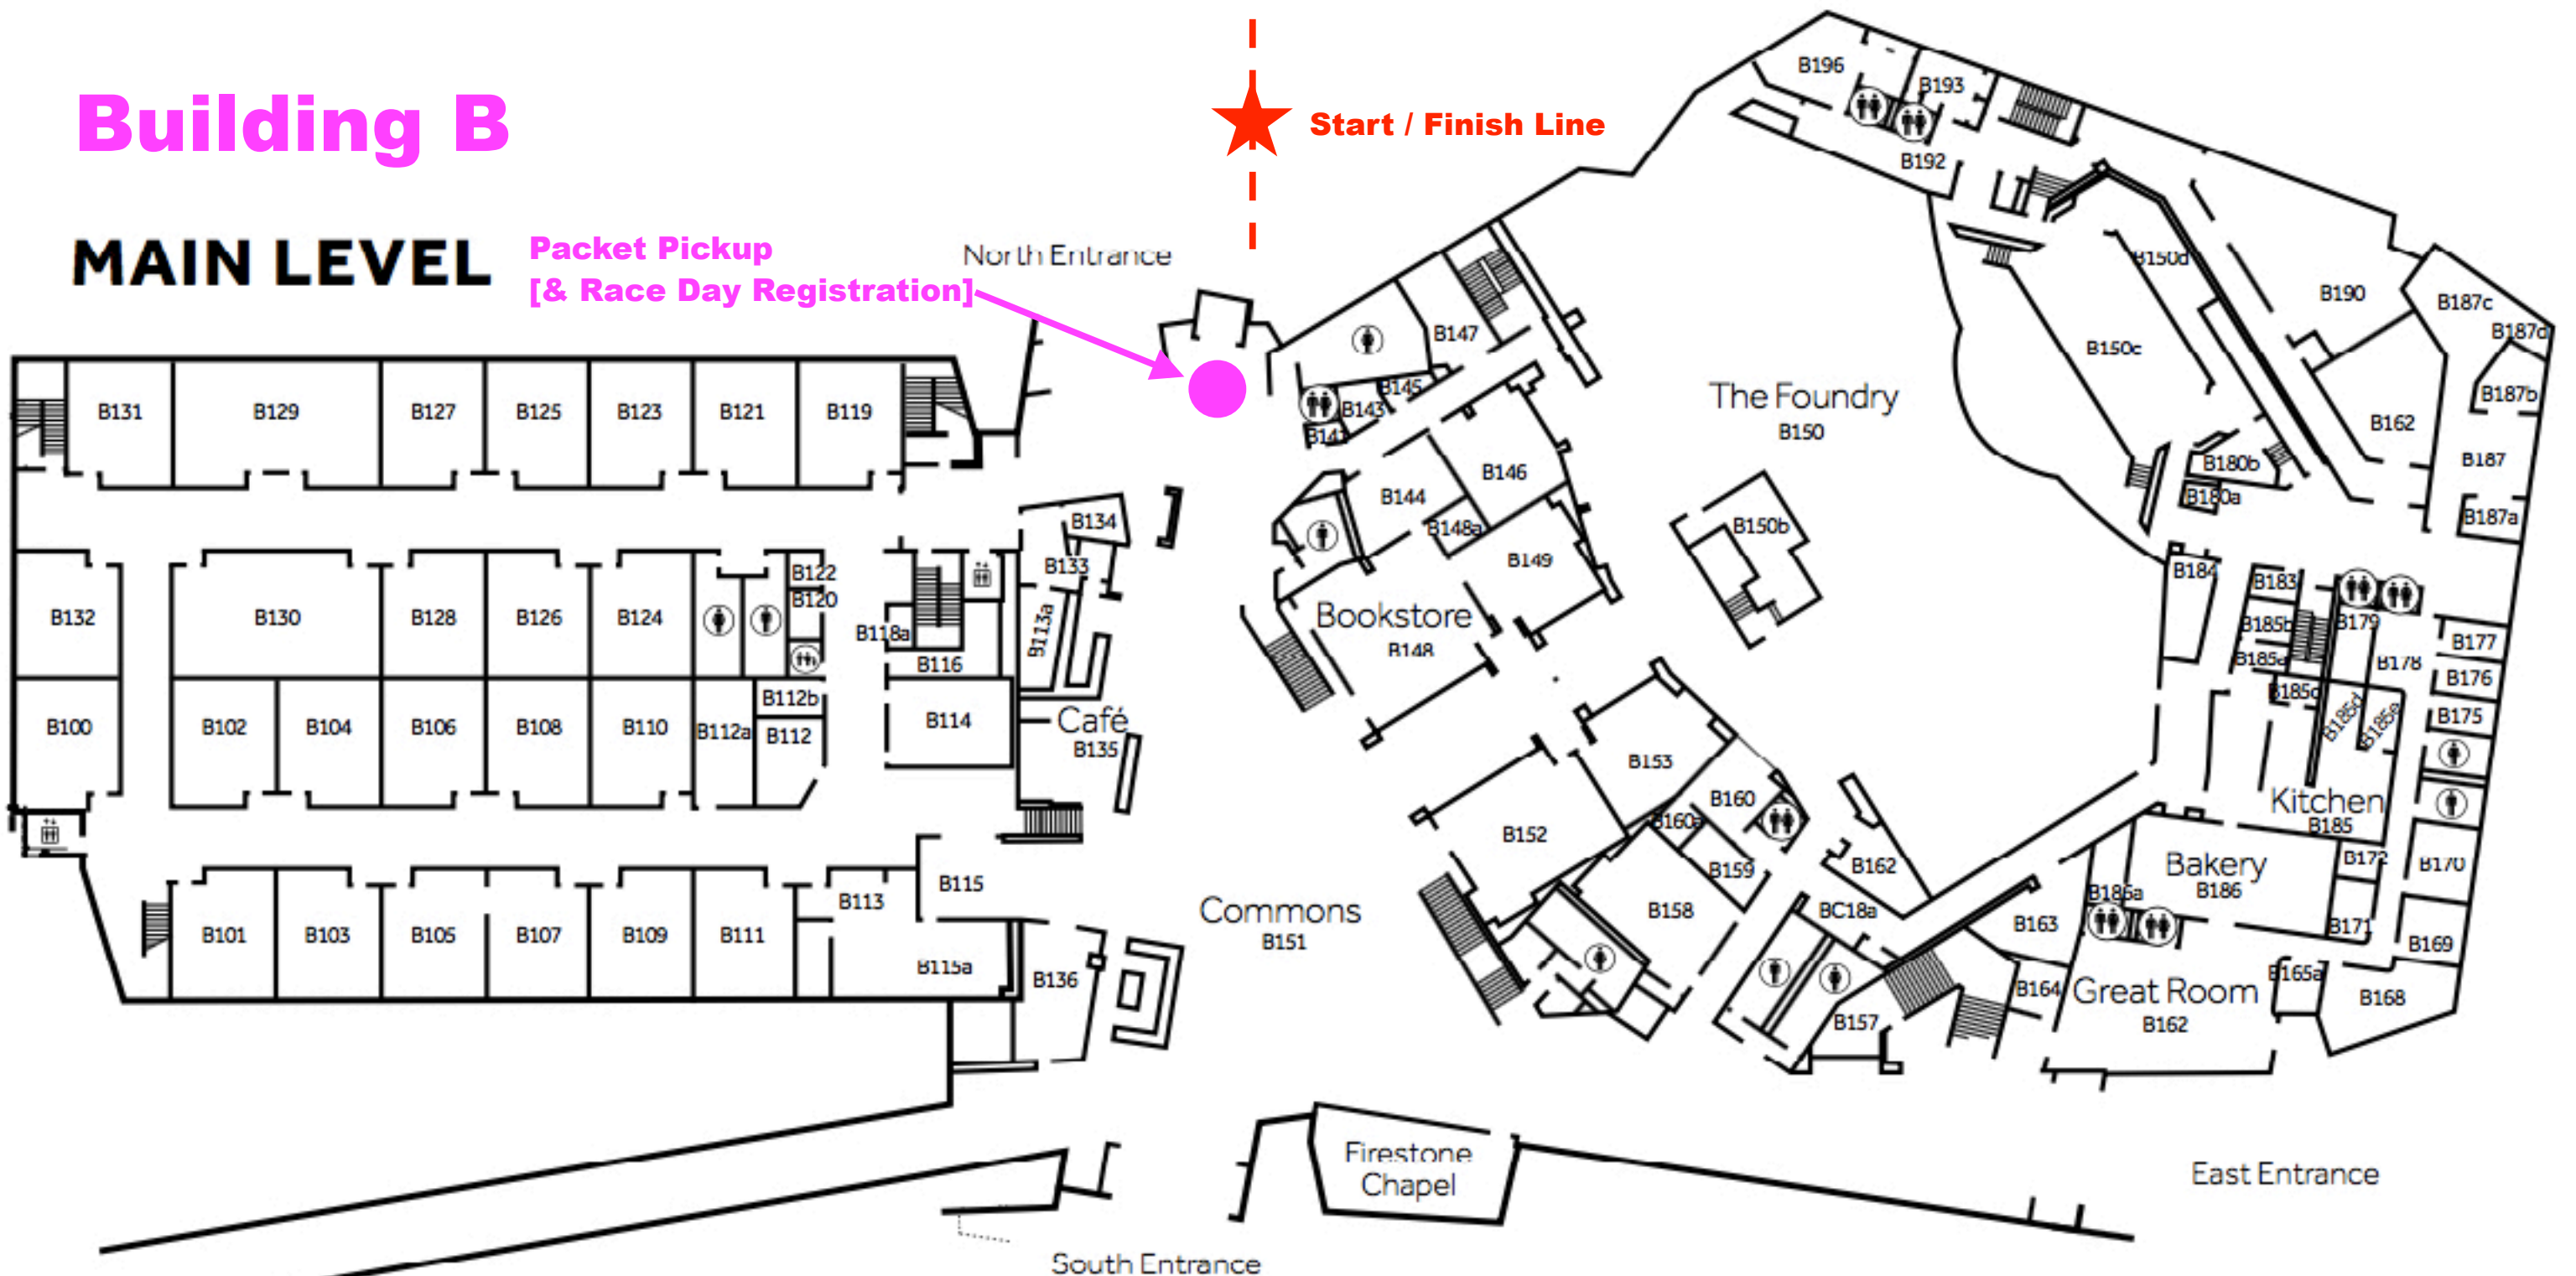

PARKING MAP

THE UNITED METHODIST
CHURCH OF THE RESURRECTION

LEAWOOD CAMPUS

Building B

MAIN LEVEL

Packet Pickup
[& Race Day Registration]

★ Start / Finish Line

North Entrance

The Foundry
B150

Bookstore
R14R

Café
B135

Commons
B151

Kitchen
B185

Bakery
B186

Great Room
B162

Firestone
Chapel

East Entrance

South Entrance